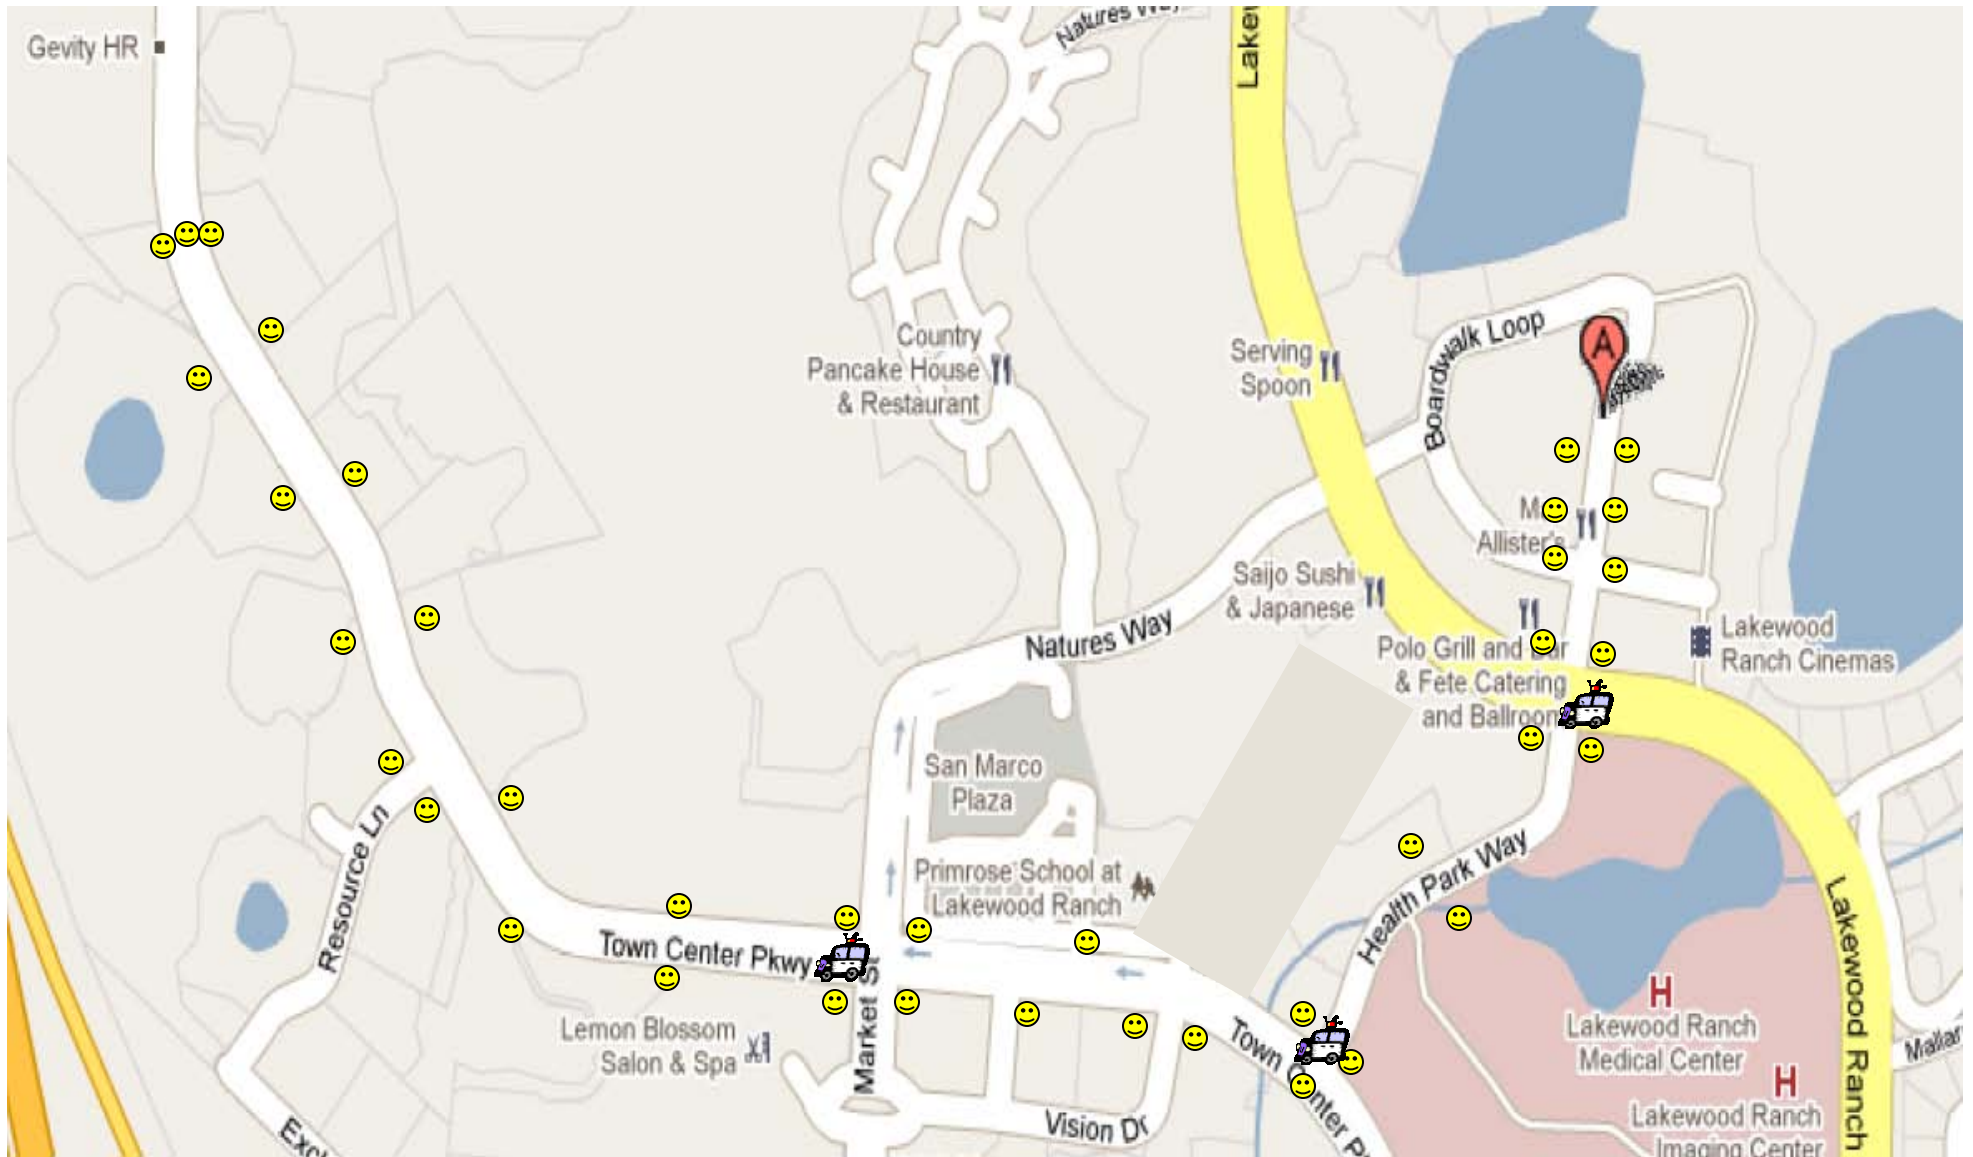

C.A.R.E. Be Aware of Autism 5k Run Course Map

Course guides will be located at each  above. Manatee  County Sheriff will be posted with cars at major intersections to control traffic. Roads will be closed in the inside lanes only, running against traffic. Race begins and ends on Main Street Lakewood Ranch at point A. Crosses Lakewood Ranch Blvd onto Health Park Way, turning onto Town Center Pkwy, out to the turn around and back.